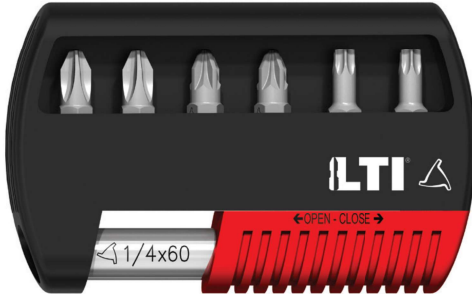

# 1.2 LINEE ESSENTIAL

ESSENTIAL LINES  
LIGNES ESSENTIAL  
LÍNEAS ESSENTIAL

**66002**

**MYBIT 7**

ASSORTIMENTI ESSENTIAL

ASSORTIMENTO 7 PCS. - INSERTI + PORTAINSERI  
7 PCS. SET - BITS + BIT-HOLDER  
JEU 7 PCS. - EMBOUTS + PORTE-EMBOUTS  
JUEGO DE 7 PCS. - PUNTAS + PORTA PUNTAS

7  
pcs.

100 X 120 mm

INCLUSO / INCLUDED  
INCLUDE / INCLUIDO  
COD. 62013005

\*  
INCLUSO / INCLUDED  
INCLUDE / INCLUIDO  
COD. 62019020

COD. **66002105**

\* COD. **66002170**

61043

PH1 1pc.	PH2 1pc.
-------------	-------------