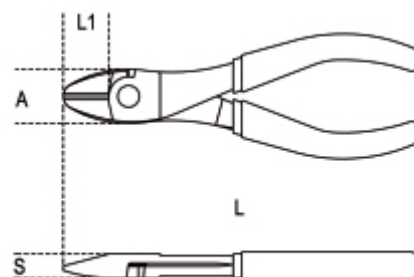

1084

tronchesi a grande effetto a taglianti diagonali, manici ricoperti con 2 strati di PVC antiscivolo

UNI/ISO 5749

| art. | L mm | L1 mm | ≡ mm | A mm | S mm | g |
|-----------|---------|----------|---------|---------|---------|-----|
| 010840004 | 140 | 20 | 1,4 | 25,0 | 11,0 | 150 |
| 010840006 | 160 | 22 | 1,6 | 28,0 | 12,0 | 210 |
| 010840008 | 180 | 25 | 1,8 | 32,0 | 14,0 | 230 |
| 010840010 | 200 | 28 | 2,0 | 36,0 | 16,0 | 350 |